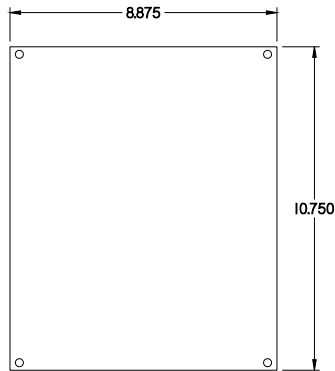

PART No. 1414K

for more information visit
www.hammfg.com

Data subject to change without notice

TOP VIEW

ISOMETRIC VIEW

BACK VIEW

LEFT SIDE VIEW

FRONT VIEW

RIGHT SIDE VIEW

INNER PANEL

BOTTOM VIEW